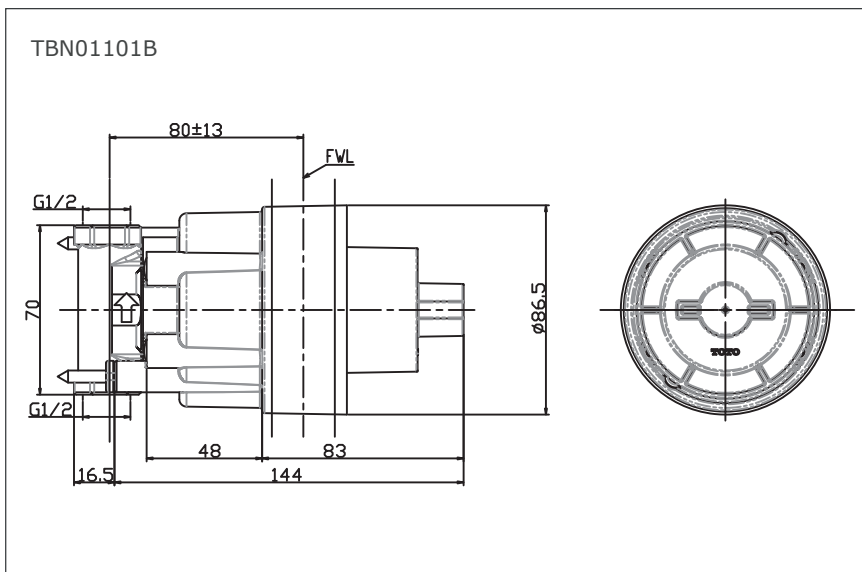

## TBN01101B

G Selection Showers  
3 Way Diverter  
(w/ stop valve)

### Parts Description

- **TBN01101B**  
3 Way Diverter  
(w/ stop valve)

Please consult a TOTO representative for details